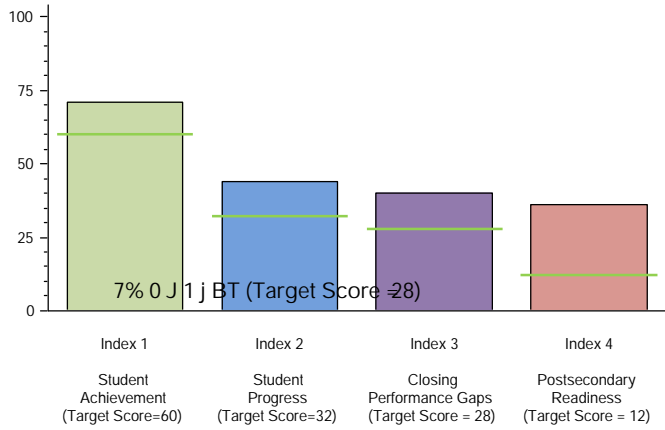

Texas Education Agency  
 2016-17 School Report Card  
 PLEASANT HILL EL (227901130)

District Name: AUSTIN ISD  
 Campus Type: Elementary

Total Students: 502  
 Grade Span: EE - 05

### 2017 Performance Index

State accountability ratings are based on four performance indices: Student Achievement, Student Progress, Closing Performance Gaps, and Postsecondary Readiness. The bar graph below illustrates the index scores for this campus. The score required to meet each index's target is indicated below the index description and as a line on each bar. In 2017, to receive the Met Standard or Met Alternative Standard accountability rating, districts and campuses must meet targets on three indices: Index 1 or Index 2 and Index 3 and Index 4.